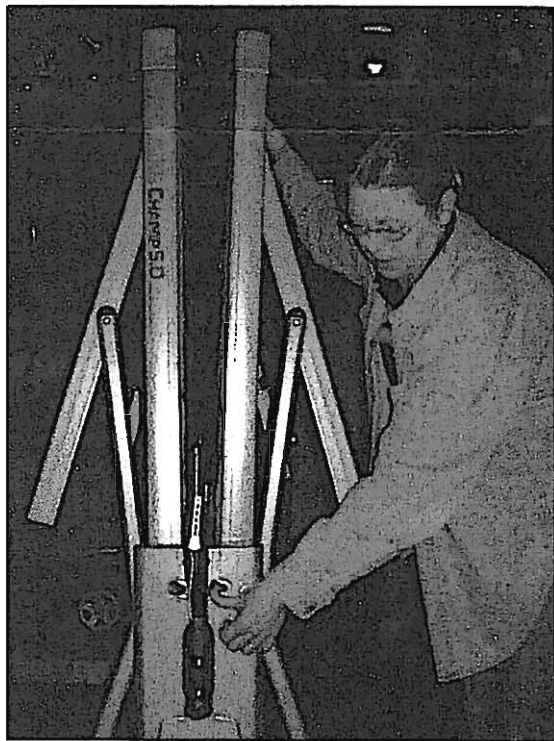

FREIZEIT MARKE KETTLER

Technical Service Instructions Opening and Folding Table With Glides

To open table into the playing position:

- A. Lock safety knob #1 into place.
- B. Press safety knob #2 and slowly begin to lower table top down slightly.
- C. Release the safety knob #2 and continue to lower table. Never allow the table to drop down.